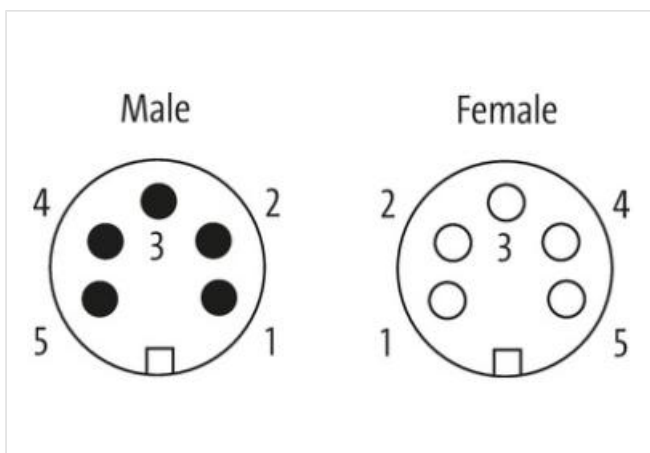

Mini (7/8) 5 pole, Male (Ext.) 90°/Female 90°

TPE 5x16AWG ye UL/CSA, TC-ER

Male 90° – female 90°

7/8" – 7/8", 5-pole

Power cable

USA

Further cable lengths on request.

Plastic housings with good resistance against chemicals and oils.

The resistance to aggressive media should be individually tested for your application. Further details on request.

[Link to Product](#)**Illustration**

Product may differ from Image

Cable length	3 m
--------------	-----

Side 1

Tightening torque	1,5 Nm
Family construction form	7/8"
Thread	7/8"
Width across flats	SW24

Side 2

Tightening torque	1,5 Nm
Thread	7/8"

Commercial data

ECLASS-6.0	27279218
ECLASS-7.0	27279218
ECLASS-8.0	27279218
ECLASS-9.0	27060311
ECLASS-10.1	27060311
ECLASS-11.1	27060311
ECLASS-12.0	27060327
ETIM-5.0	EC001855
customs tariff number	85444290
GTIN	4048879643931
Packaging unit	1