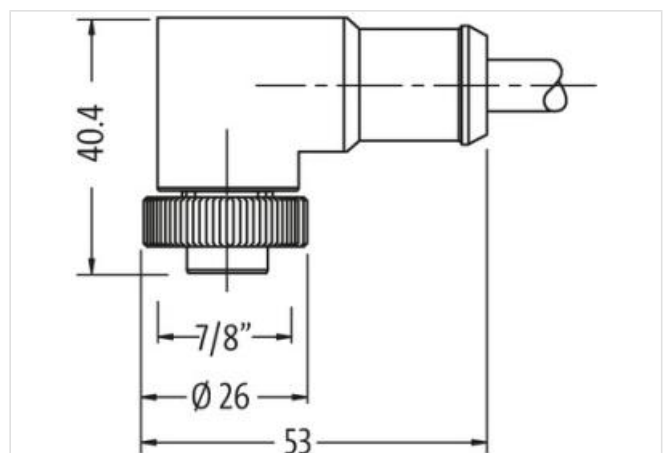

Mini (7/8) 5 pole, Male (Ext.) 90°/Female 90°

TPE 5x16AWG ye UL/CSA, TC-ER

Male 90° – female 90°

7/8" – 7/8", 5-pole

Power cable

USA

Further cable lengths on request.

Plastic housings with good resistance against chemicals and oils.

The resistance to aggressive media should be individually tested for your application. Further details on request.

[Link to Product](#)**Illustration**

Product may differ from Image

Cable length	3 m
--------------	-----

Side 1

Tightening torque	1,5 Nm
Family construction form	7/8"
Thread	7/8"
Width across flats	SW24

Side 2

Tightening torque	1,5 Nm
Thread	7/8"

Commercial data

ECLASS-6.0	27279218
ECLASS-7.0	27279218
ECLASS-8.0	27279218
ECLASS-9.0	27060311
ECLASS-10.1	27060311
ECLASS-11.1	27060311
ECLASS-12.0	27060327
ETIM-5.0	EC001855
customs tariff number	85444290
GTIN	4048879643931
Packaging unit	1