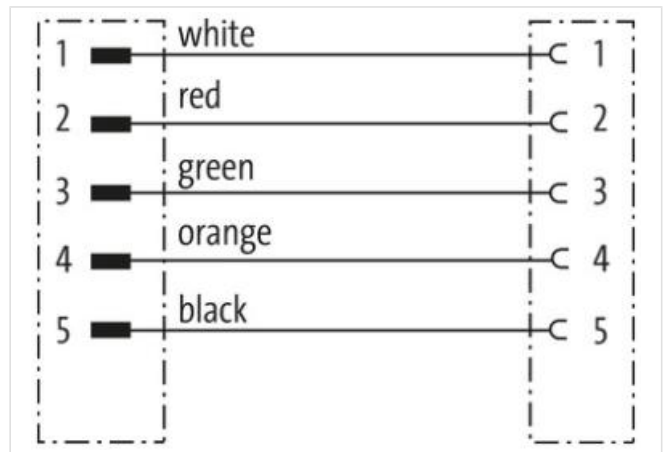

Mini (7/8) 5 pole, Male (Ext.) 90°/Female 90°

TPE 5x16AWG ye UL/CSA, TC-ER

Male 90° – female 90°

7/8" – 7/8", 5-pole

Power cable

USA

Further cable lengths on request.

Plastic housings with good resistance against chemicals and oils.

The resistance to aggressive media should be individually tested for your application. Further details on request.

[Link to Product](#)**Illustration**

Product may differ from Image

Cable length	3 m
--------------	-----

Side 1

Tightening torque	1,5 Nm
Family construction form	7/8"
Thread	7/8"
Width across flats	SW24

Side 2

Tightening torque	1,5 Nm
Thread	7/8"

Commercial data

ECLASS-6.0	27279218
ECLASS-7.0	27279218
ECLASS-8.0	27279218
ECLASS-9.0	27060311
ECLASS-10.1	27060311
ECLASS-11.1	27060311
ECLASS-12.0	27060327
ETIM-5.0	EC001855
customs tariff number	85444290
GTIN	4048879643931
Packaging unit	1