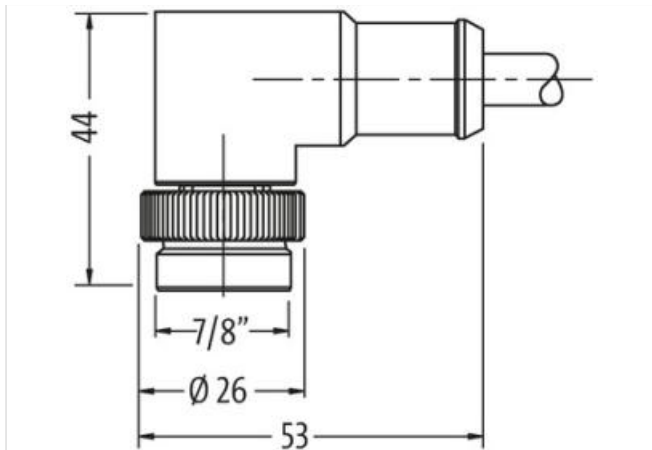

Mini (7/8) 5 pole, Male (Ext.) 90°/Female 90°

TPE 5x16AWG ye UL/CSA, TC-ER

Male 90° – female 90°

7/8" – 7/8", 5-pole

Power cable

USA

Further cable lengths on request.

Plastic housings with good resistance against chemicals and oils.

The resistance to aggressive media should be individually tested for your application. Further details on request.

[Link to Product](#)**Illustration**

Product may differ from Image

Cable length	3 m
--------------	-----

Side 1

Tightening torque	1,5 Nm
Family construction form	7/8"
Thread	7/8"
Width across flats	SW24

Side 2

Tightening torque	1,5 Nm
Thread	7/8"

Commercial data

ECLASS-6.0	27279218
ECLASS-7.0	27279218
ECLASS-8.0	27279218
ECLASS-9.0	27060311
ECLASS-10.1	27060311
ECLASS-11.1	27060311
ECLASS-12.0	27060327
ETIM-5.0	EC001855
customs tariff number	85444290
GTIN	4048879643931
Packaging unit	1