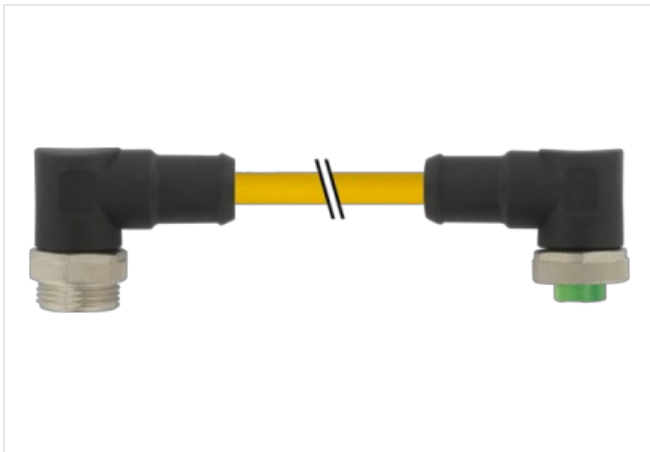

Mini (7/8) 5 pole, Male (Ext.) 90°/Female 90°

TPE 5x16AWG ye UL/CSA, TC-ER

Male 90° – female 90°

7/8" – 7/8", 5-pole

Power cable

USA

Further cable lengths on request.

Plastic housings with good resistance against chemicals and oils.

The resistance to aggressive media should be individually tested for your application. Further details on request.

[Link to Product](#)**Illustration**

Product may differ from Image

Cable length	3 m
--------------	-----

Side 1

Tightening torque	1,5 Nm
Family construction form	7/8"
Thread	7/8"
Width across flats	SW24

Side 2

Tightening torque	1,5 Nm
Thread	7/8"

Commercial data

ECLASS-6.0	27279218
ECLASS-7.0	27279218
ECLASS-8.0	27279218
ECLASS-9.0	27060311
ECLASS-10.1	27060311
ECLASS-11.1	27060311
ECLASS-12.0	27060327
ETIM-5.0	EC001855
customs tariff number	85444290
GTIN	4048879643931
Packaging unit	1