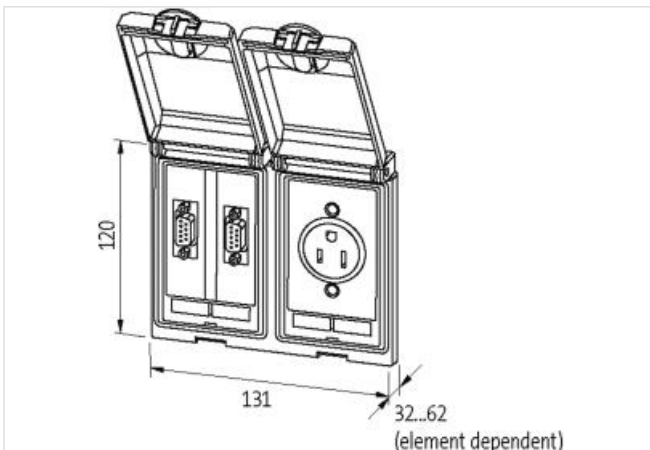

Modlink MSDD-set: Frame 4000-68123-000000,
insert 4000-68000-0960000 + 4000-68000-1440000

[Link to Product](#)

Illustration

Product may differ from Image